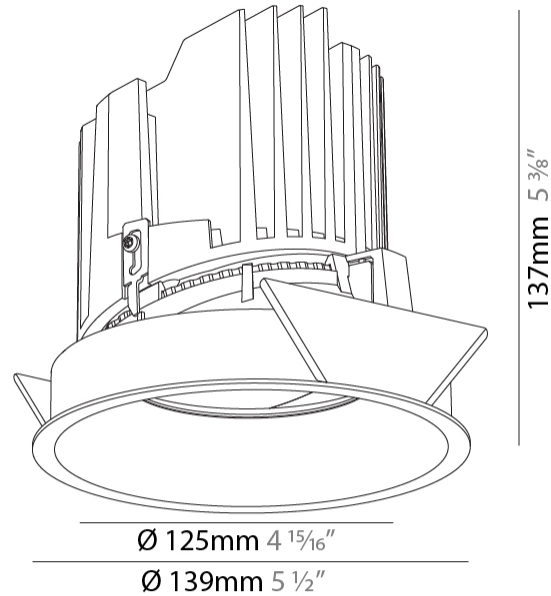

GENERAL

Series: Bioniq
 Subseries: Bioniq Round Semi Adjustable
 Brand: Prolight
 Division: Architectural
 Mounting Type: Recessed
 Mounting Location: Ceiling
 Subcategory: Downlight

PHYSICAL

Shape: Round
 Diameter (mm): 139
 Diameter (in): 5 1/2
 Height (mm): 137
 Height (in): 5 3/8
 Ceiling Thickness (mm): 10 / 12.5 / 15
 Ceiling Thickness (in): 3/8 or 1/2 or 9/16
 Min. Recessing Depth (mm): 150
 Min. Recessing Depth (in): 5 7/8
 Light Distribution: Adjustable / Downlight
 Weight (kg): 0.856
 Weight (lbs): 1.89
 Fixture Finish: SSR / BKV / CWI / CRY / HAB / UFT / ITA / RUA / FTG / MYG / LOD / PUS / FRO / FUP / KIA / POP / BLS / SPG / MEY / GOH / GUM / CHC / COM / ABZ / JAG / OBR / MOS / ROR
 Fixture Material: Aluminum Die Cast
 Cut-out Measurements: 130mm / 5 1/8"

LED

Number of LEDs: 1
 Color Temperature (°K): 2700 / 3000 / 3500 / 4000
 Max. Delivered Lumen (lm): 2030 / 2080 / 2185 / 2230
 Nominal Lumen (lm): 3210 / 3290 / 3459 / 3530
 CRI: >90 CRI
 Efficiency (%): 0.631
 Lamp Life (hrs): 50000

OPTICAL

Reflector: 20 / 40 / 60
 Adjustability: Rotational 355°; Tilt 10°

RATINGS AND CERTIFICATIONS

Certified By: Certified for North American Standards
 IP rating: IP20

BIONIQ ROUND SEMI ADJUSTABLE RECESSED