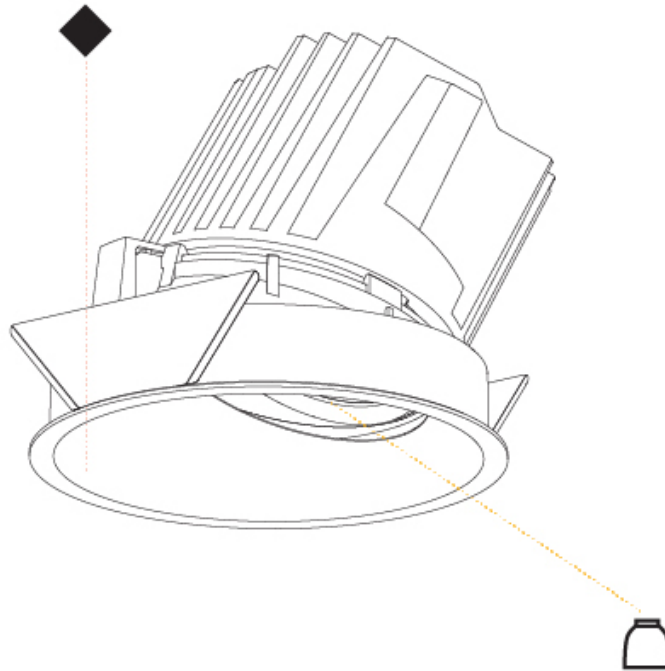

A35341-

PROJECT

TYPE

SPECIFIER

QUANTITY

DATE

PROJECT
TYPE
SPECIFIER
QUANTITY
DATE

Fixture Finish